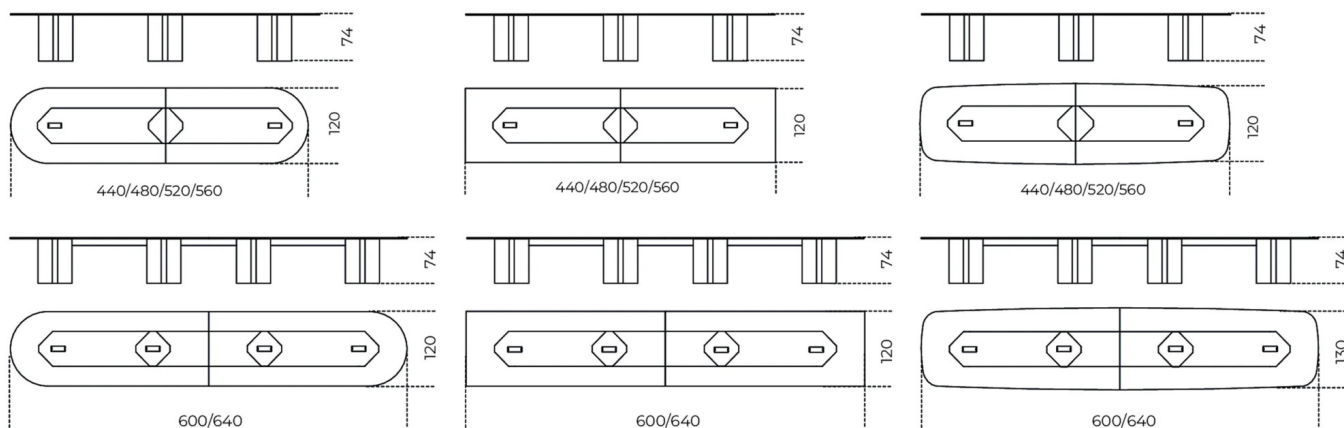

Akim System

Oscar e Gabriele Buratti
2014

Modular system of tables with 15mm extralight glass tops, painted only in the middle part, as per samples in the bright version. Wooden bases covered by 6mm tempered bright painted glass. Customised compositions on request. Available with Cover Cable Plate 1 cable management, on request. Cover Cable Plate 1 is painted in the same colour of the glass top. The painting of the glass top in the middle part can only be done in the bright version.

Cm (L x P x H)

440 x 120 x 74
480 x 120 x 74
520 x 120 x 74
560 x 120 x 74
600 x 120 x 74
640 x 120 x 74
440 x 130 x 74
480 x 130 x 74
520 x 130 x 74
560 x 130 x 74
600 x 130 x 74
640 x 130 x 74

Inches (L x P x H)

173³/₄ x 47¹/₄ x 29³/₄
189 x 47¹/₄ x 29³/₄
204³/₄ x 47¹/₄ x 29³/₄
220¹/₂ x 47¹/₄ x 29³/₄
236¹/₄ x 47¹/₄ x 29³/₄
252 x 47¹/₄ x 29³/₄
173³/₄ x 51¹/₄ x 29³/₄
189 x 51¹/₄ x 29³/₄
204³/₄ x 51¹/₄ x 29³/₄
220¹/₂ x 51¹/₄ x 29³/₄
236¹/₄ x 51¹/₄ x 29³/₄
252 x 51¹/₄ x 29³/₄